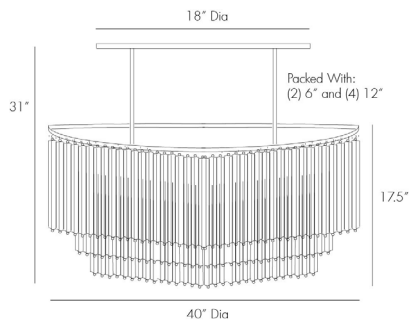

## NESSA LARGE CHANDELIER

89009

H: 31 IN, W: 40 IN, D: 15.5 IN

Polished Nickel, Clear Glass

Contract Suitable As Is

This stunning eight-light, three-tier chandelier will be the focal point of any room. The polished nickel oval frame has 128 fluted glass rods individually attached. Assembly is required. Shown with small clear tubular bulbs. Additional pipe available PIPE-100. Damp-rated, although limited covered outdoor conditions may affect finish.

### DIMENSIONS

Chandelier	H: 17.5 IN, W: 40 IN, D: 15.5 IN
Canopy	H: 1 IN, W: 18 IN, D: 4.5 IN